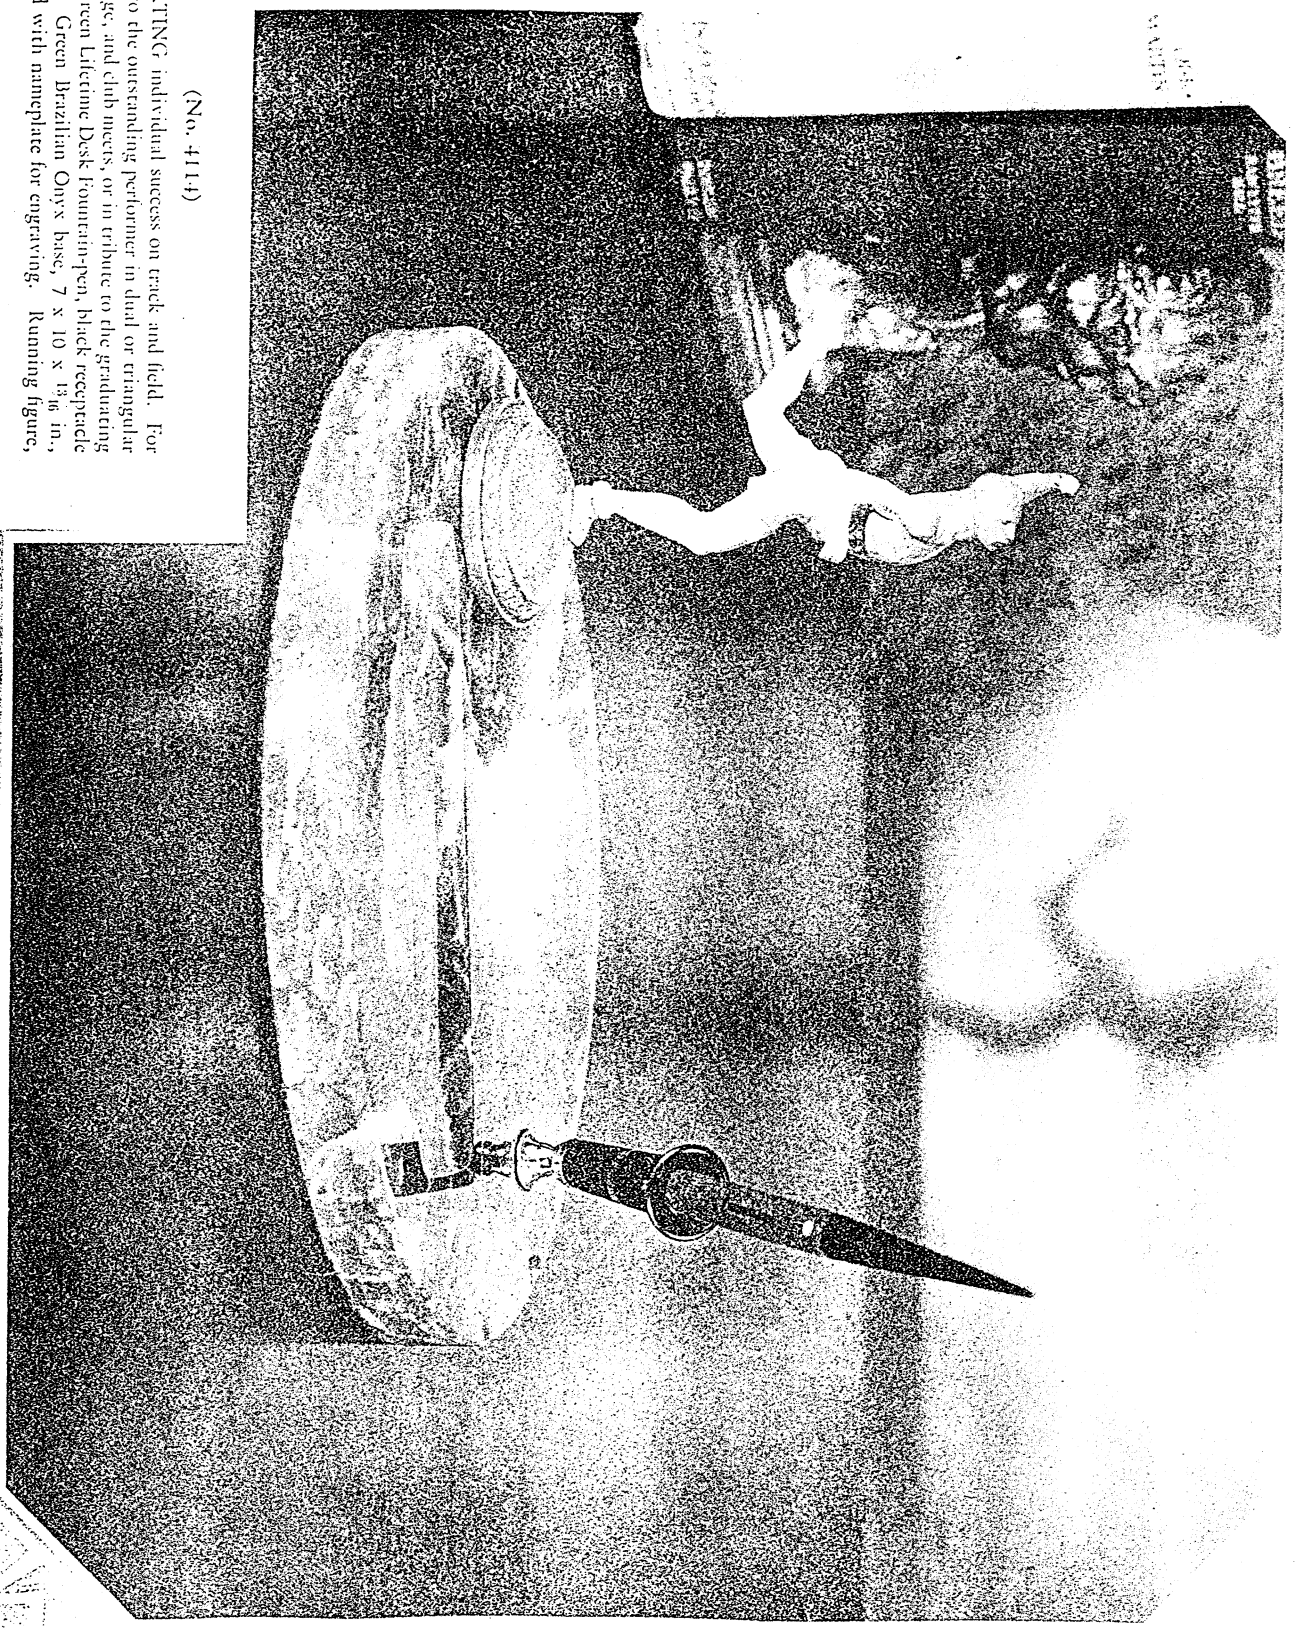

COMMEMORATING individual success on track and field. For presentation to the outstanding performer in dual or triangular high school, college, and club meets, or in tribute to the graduating track captain. Green Lifetime Desk Fountain-pen, black receptacle with gold band. Green Brazilian Onyx base, 7 x 10 x 1 1/8 in., grooved, mounted with nameplate for engraving. Running figure, 5 7/8 in. high.

- Bronze, List price $42
- Silver, List price $43
- Gold, List price $44

(No. 4114)